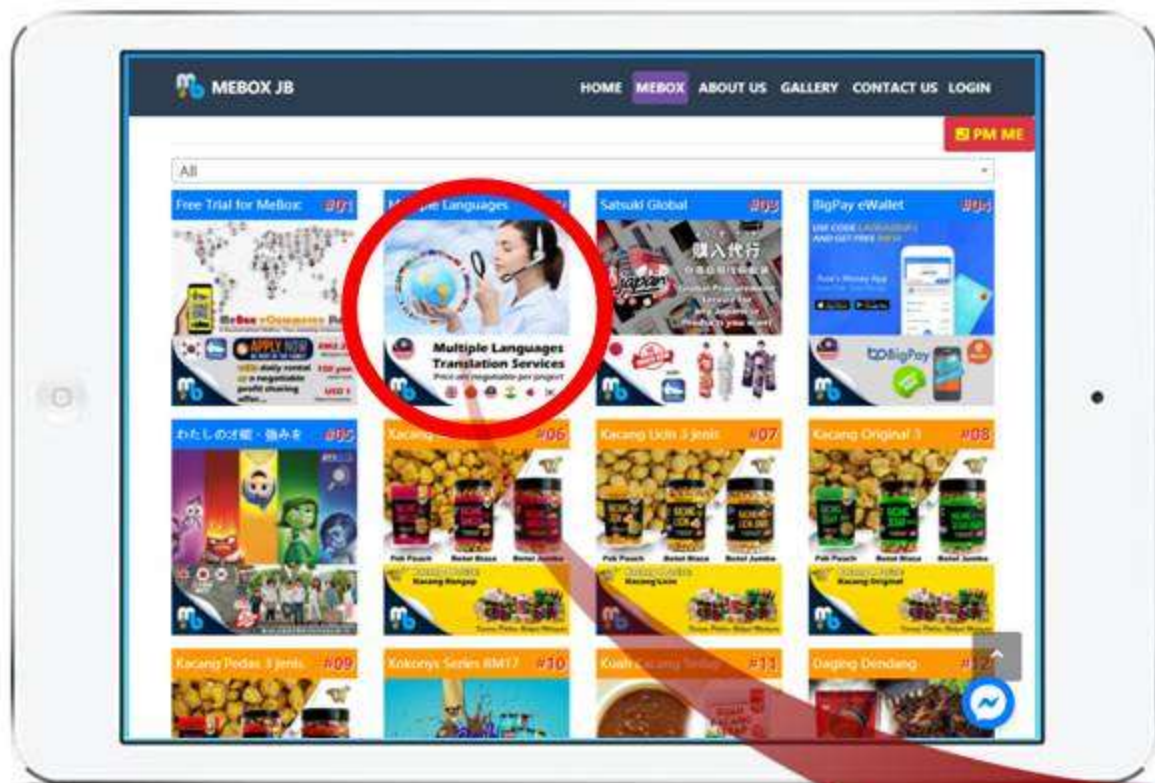

# 透过Parking功能提升曝光率

米宝电商格子铺让你同时parking在其他人的智能英雄网  
(只需提出申请并获得对方批准既能自动显示)

A man in a blue suit with arms crossed, standing in front of a city skyline illustration. The man is wearing a blue blazer with a pocket square and a watch. The background is a textured grey wall with a city skyline illustration at the bottom.