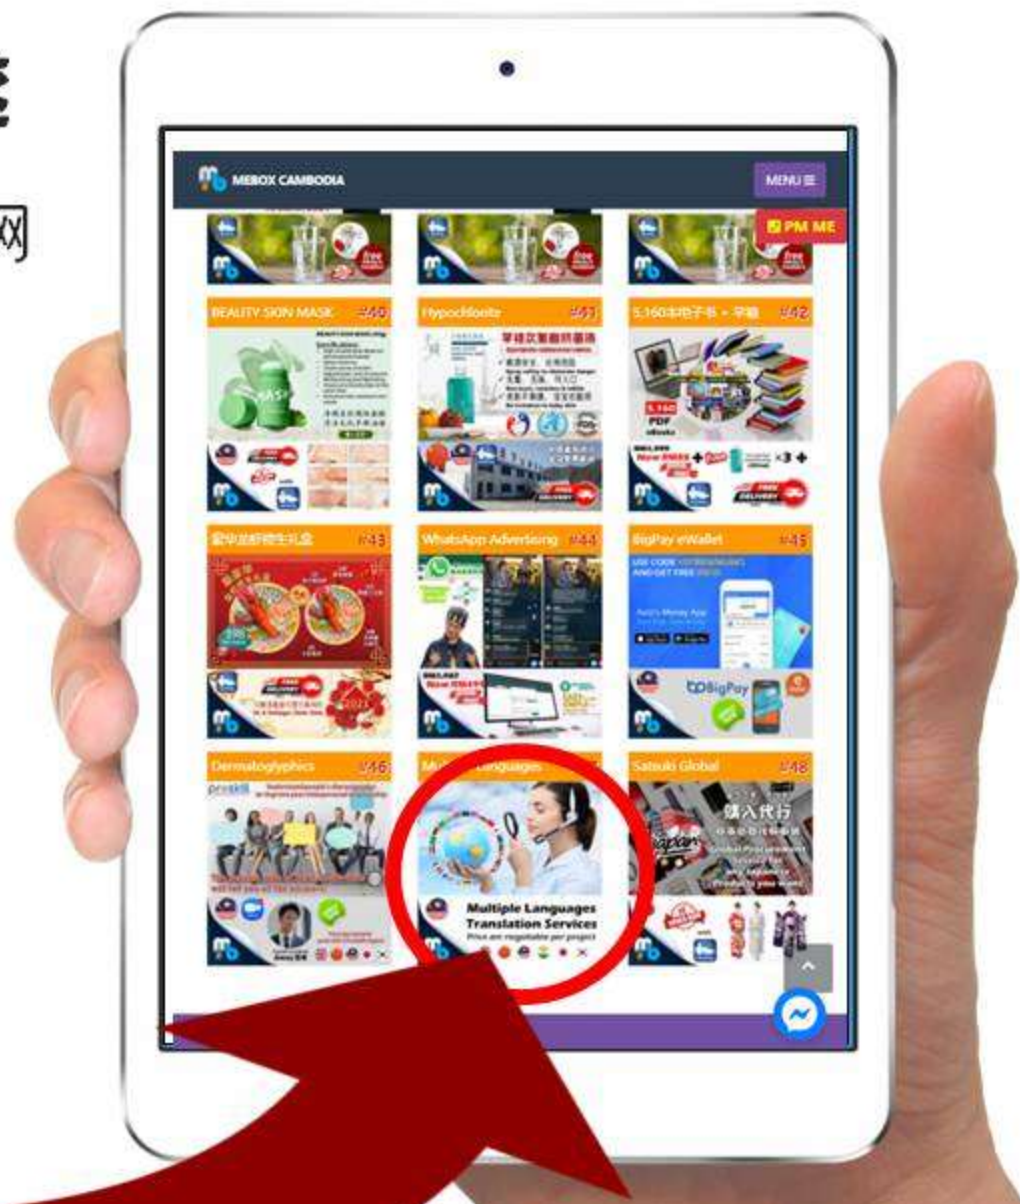

# 米宝MeBox让你随时随地随意开网店

# 透过Parking功能提升曝光率

米宝电商格子铺让你同时parking在其他人的智能英雄网  
(只需提出申请并获得对方批准既能自动显示)

A man in a blue suit with arms crossed, standing in front of a city skyline illustration. The man is wearing a blue blazer with a pocket square and a watch. The background is a textured grey wall with a city skyline illustration at the bottom.