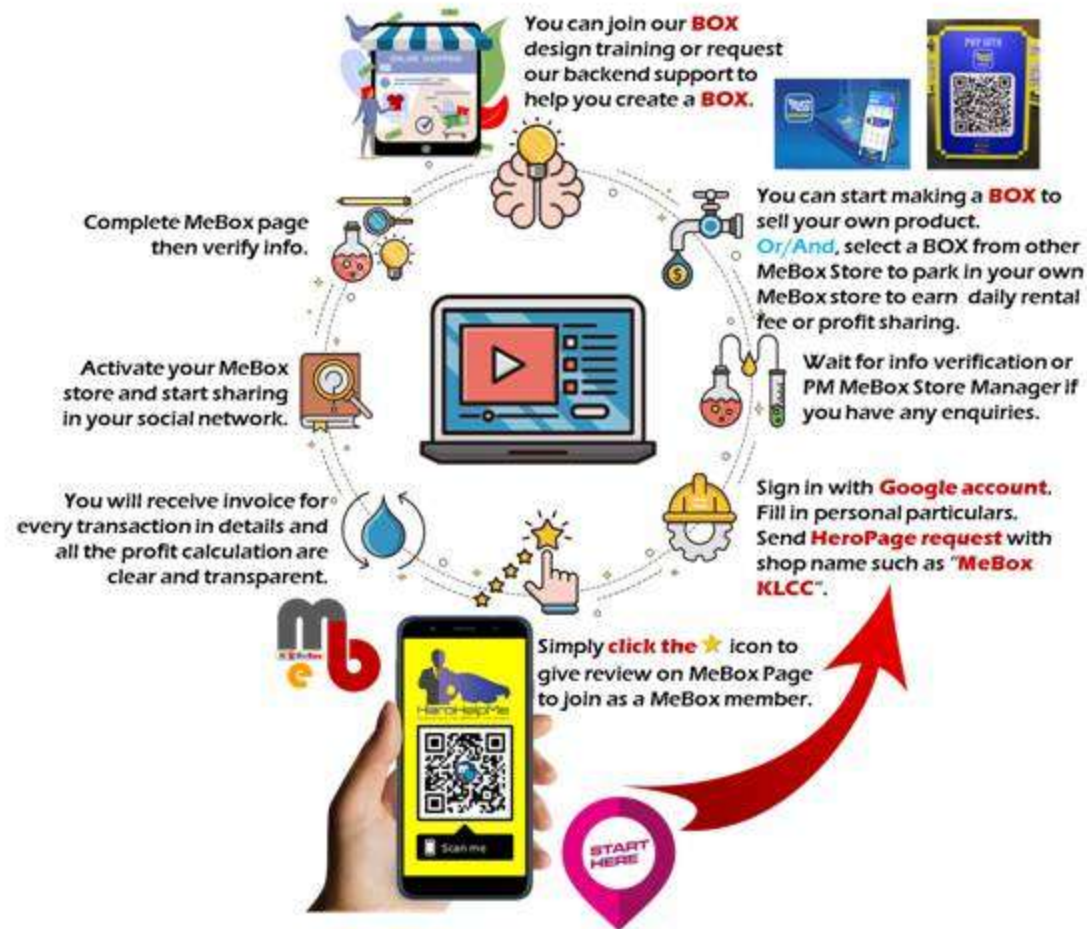

Phnom Penh, Cambodia Madam R Cambodian Fashion Designer Ms. Rathana

MeBox

Multifunctional eCommerce Box

02

Hero Star Today: MeBox Multifunctional eCommerce Box Franchise Store General Manager Jimmy

MeBox allows you to open an online store **anytime anywhere** you want and **anything** you like to sell!

MeBox is Mini but fill with Complete eCommerce features:

- ✓ Each MeBox has its own order link
- ✓ Invoice will be sent automatically for every transaction
- ✓ Multiple types of products or services can be listed
- ✓ Multi-layer wholesale or seasonal discount prices can be set
- ✓ Multiple product pictures can be uploaded
- ✓ Embeddable **YouTube** videos
- ✓ Embeddable **Facebook** videos
- ✓ Embeddable **Google Map GPS**
- ✓ Linkable to a variety of popular Malaysian e-wallets
- ✓ Linkable to multiple communications and social media
- ✓ The advertising effect can be multiplied through mutual promotion of MeBox