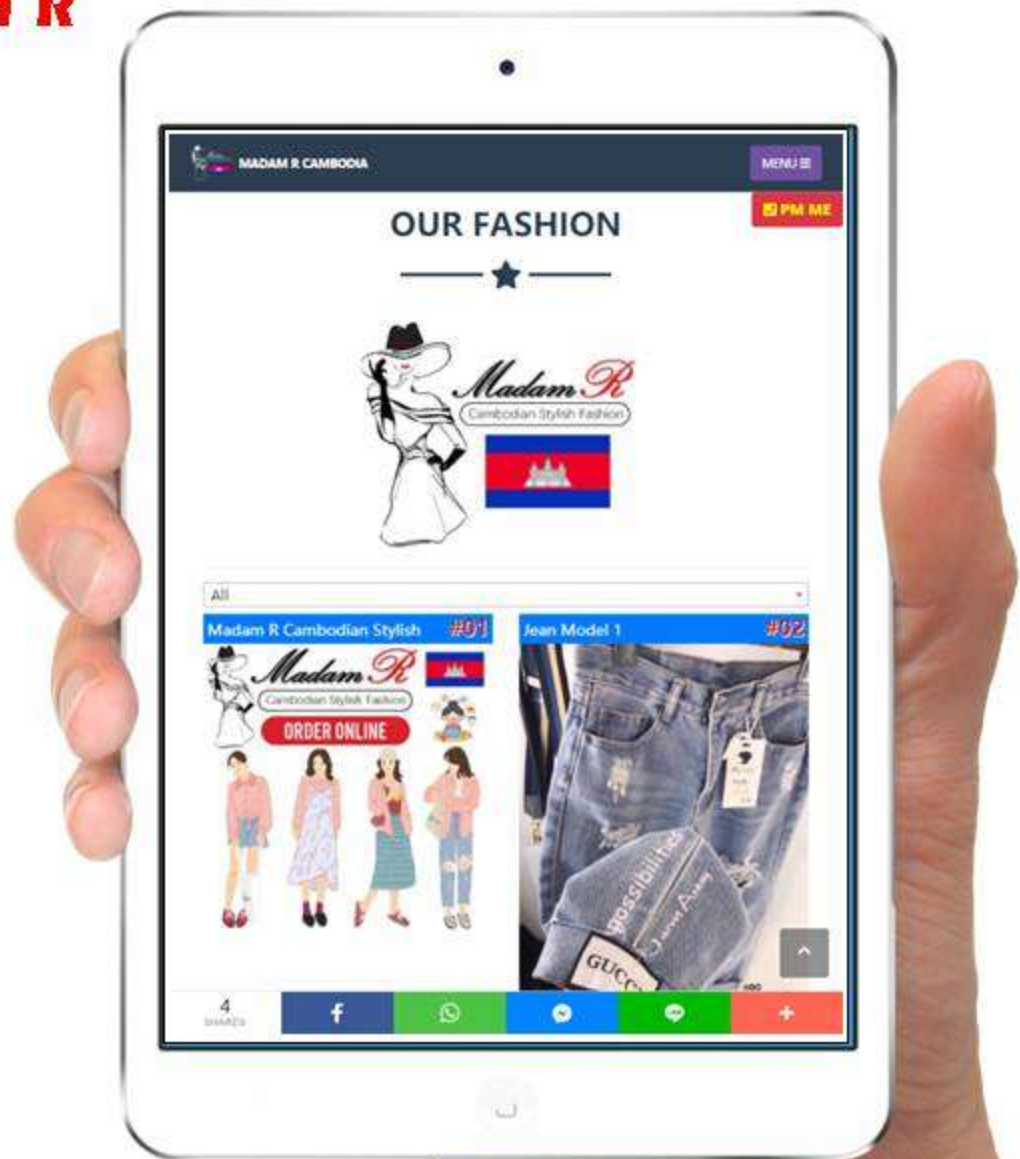

Phnom Penh, Cambodia Madam R Cambodian Fashion Designer Ms. Rathana