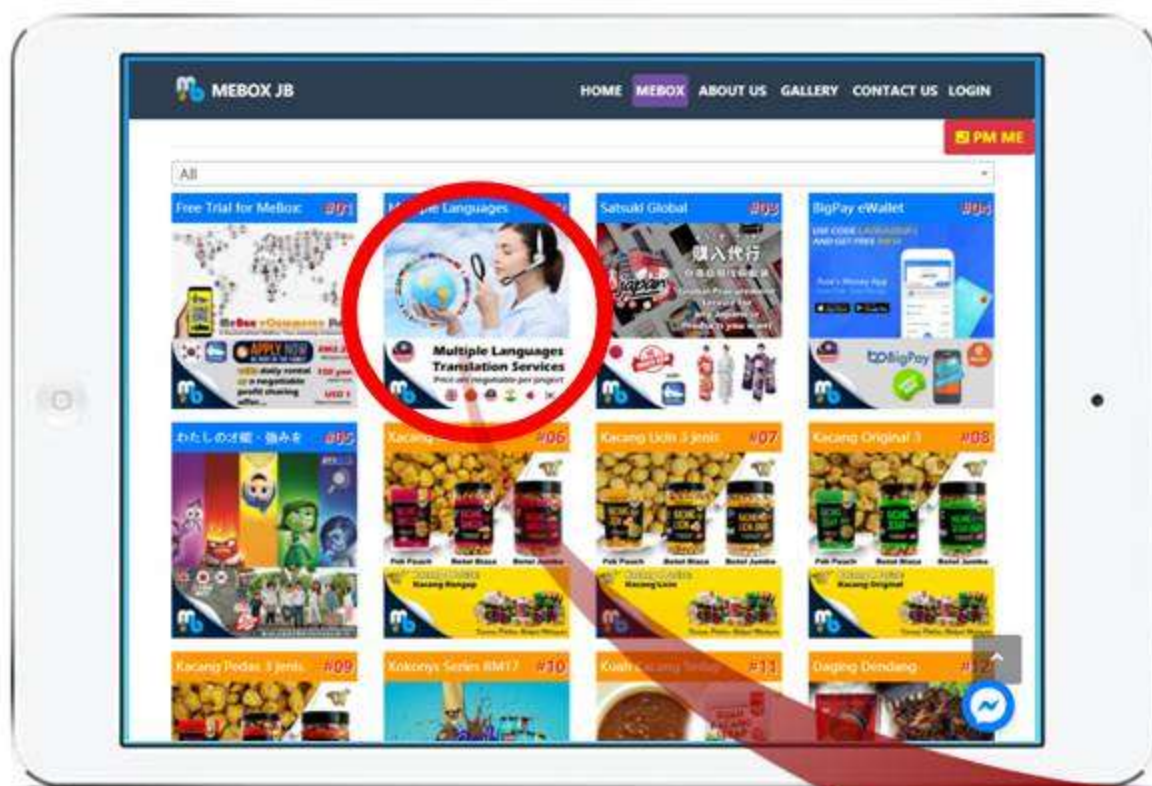

Improve Exposure through Multiple Parking function

MeBox Multiple Parking function allows you to park in Multiple MeBox stores with T & C.