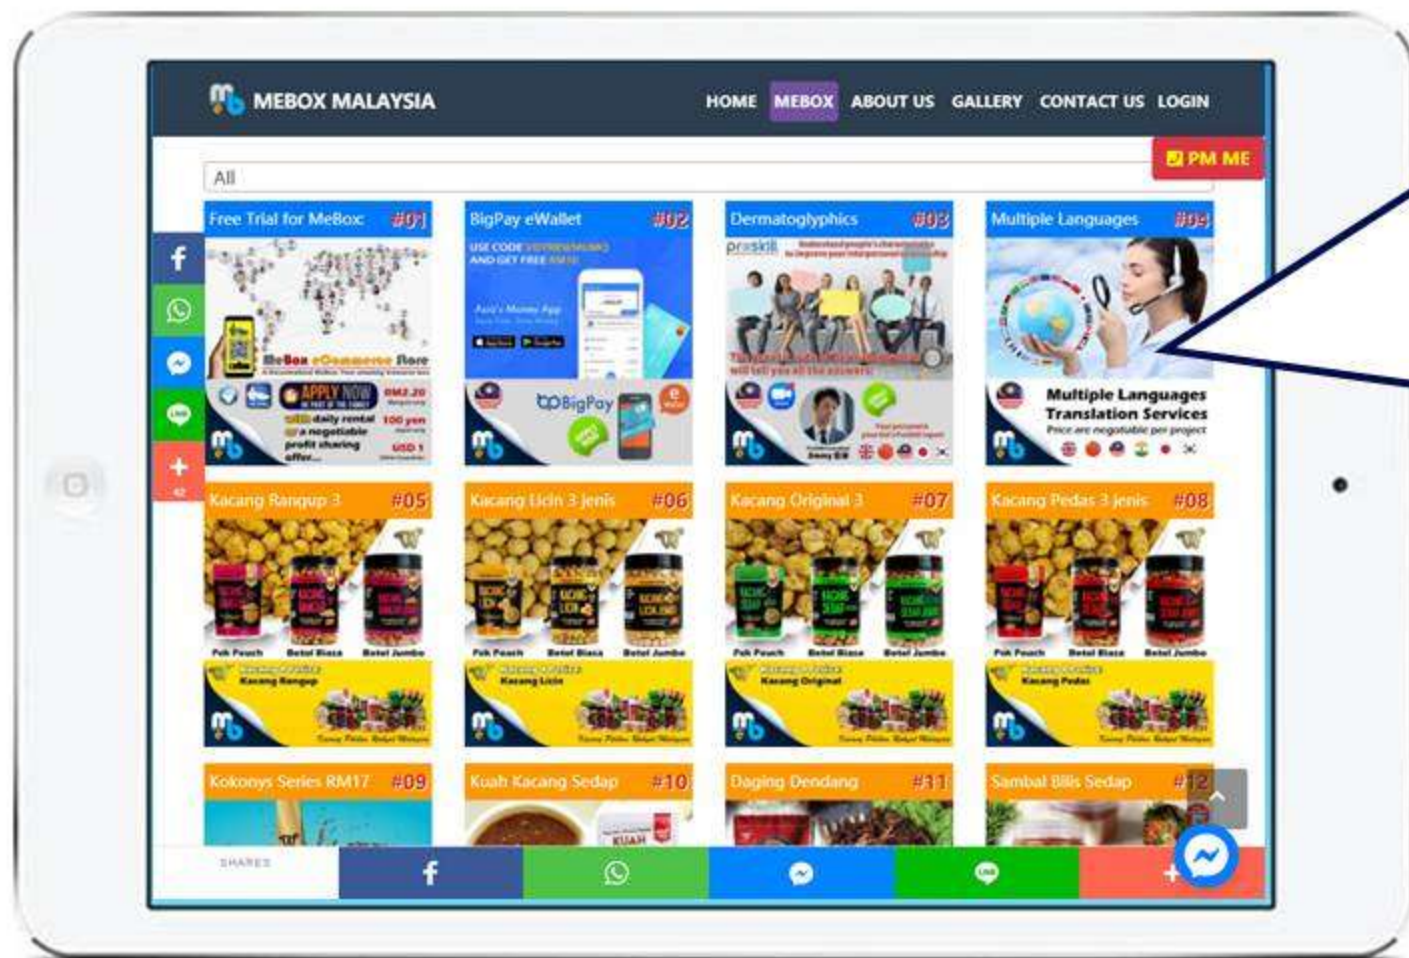

Any products or service can be parked into Decentralized MeBox Global Marketplace

**Multiple Languages
Translation Services**
Price are negotiable per project